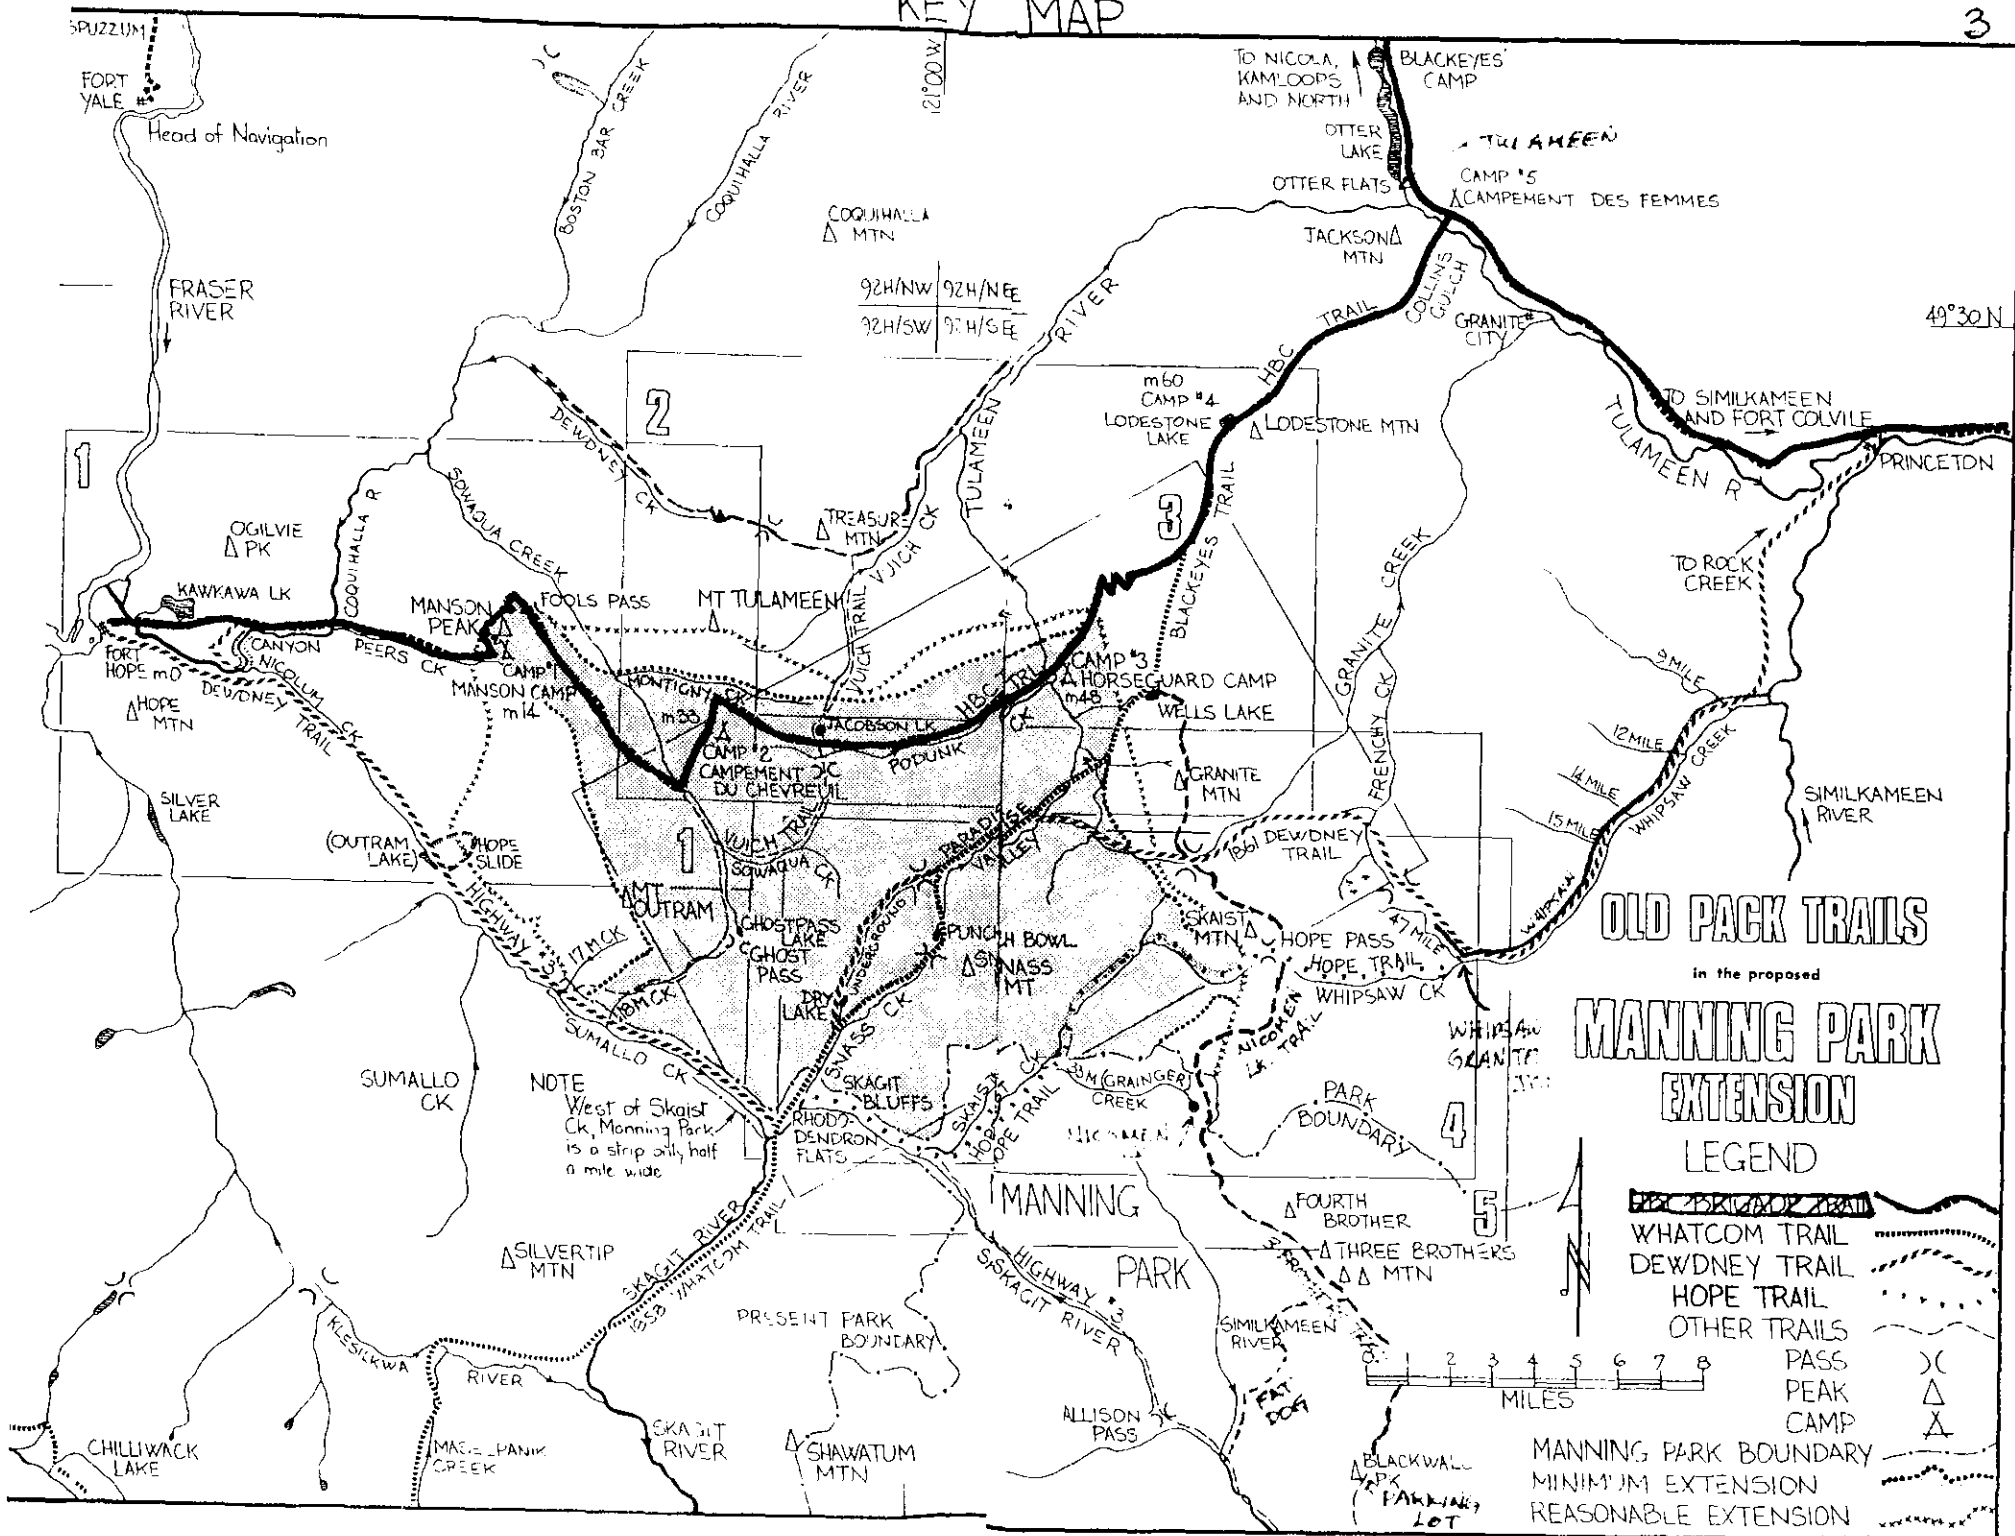

KEY MAP

OLD PACK TRAILS

in the proposed

MANNING PARK EXTENSION

LEGEND

- WHATCOM TRAIL
- DEWDNEY TRAIL
- HOPE TRAIL
- OTHER TRAILS
- PASS
- PEAK
- CAMP
- MANNING PARK BOUNDARY
- MINIMUM EXTENSION
- REASONABLE EXTENSION

NOTE
West of Skaist
Ck, Manning Park
is a strip only half
a mile wide.

MANNING PARK BOUNDARY
MINIMUM EXTENSION
REASONABLE EXTENSION